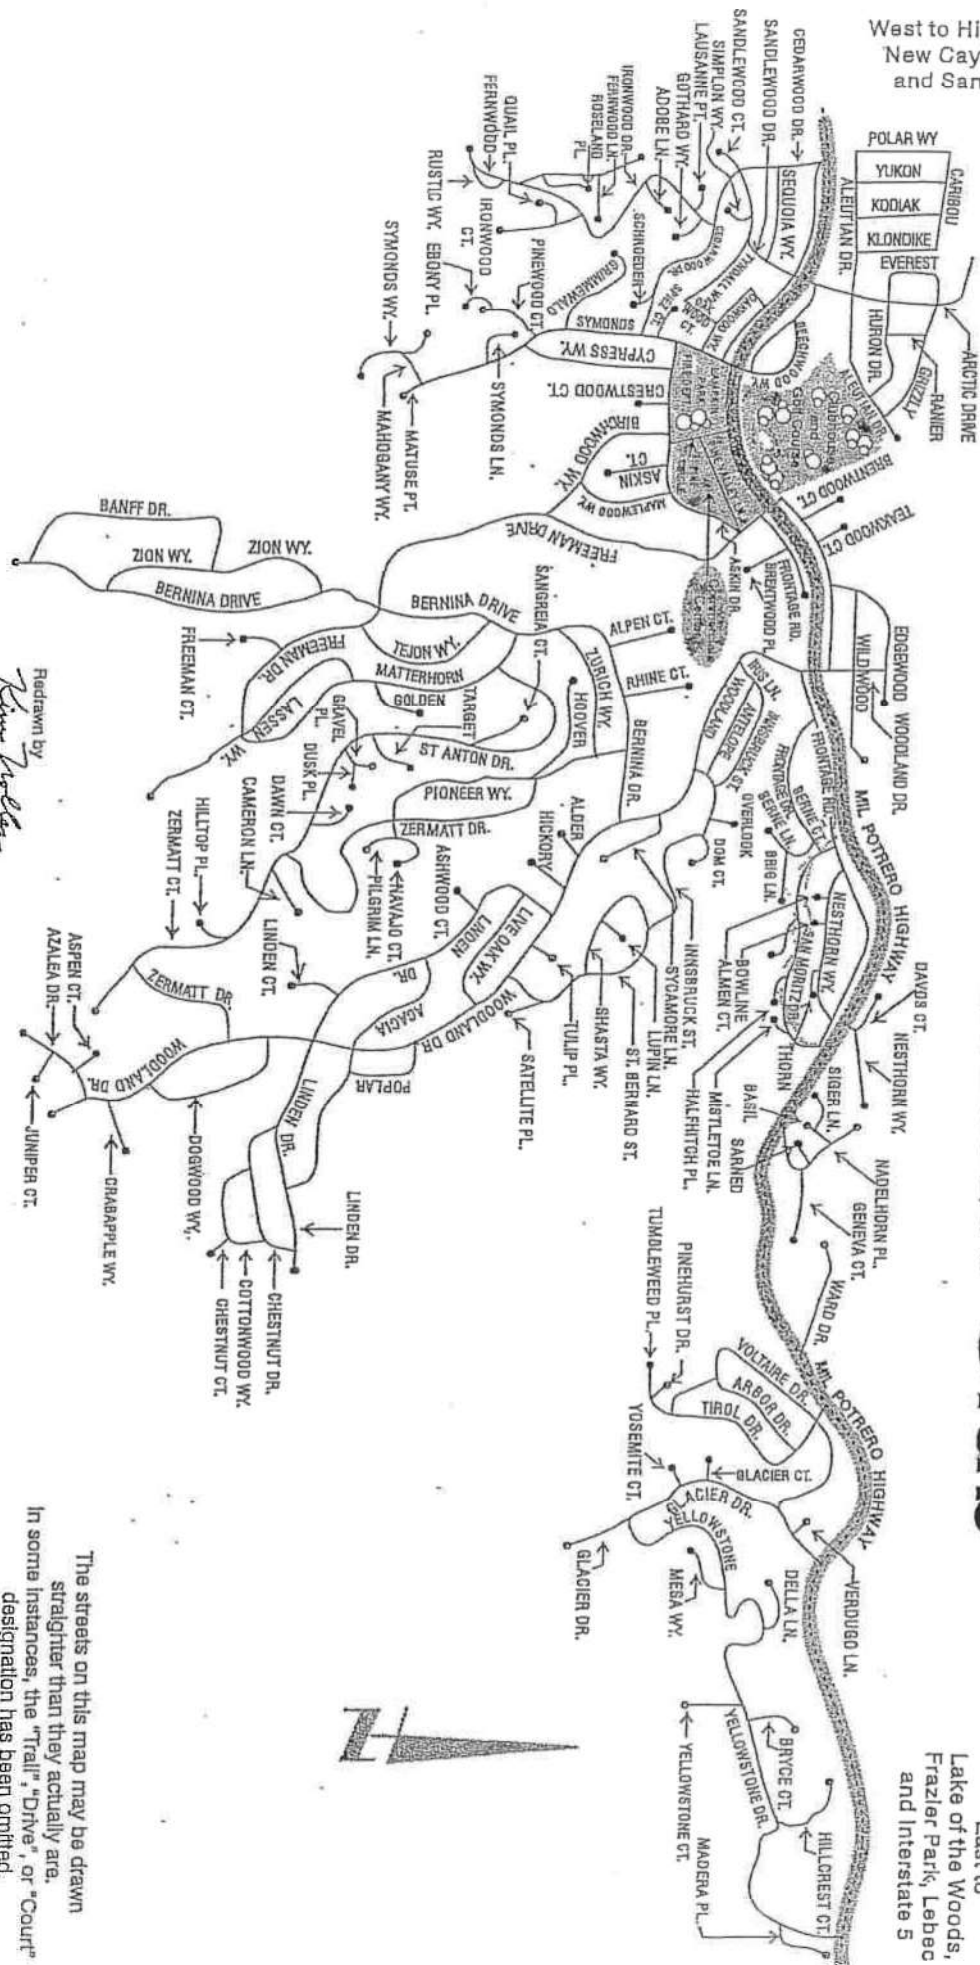

PMC Community Garage/Yard Sale
Saturday August 1st and Sunday August 2nd
9am-3pm

****Wear masks and social distance***
****Please do not block neighbors' driveways***

15400 Mil Potrero	16005 Edgewood	16612 Aleutian Dr.
15320 Mil Potrero	2133 Saint Bernard	16424 Aleutian Dr.
15917 Mil Potrero	2461 Antelope Way	16317 Aleutian Dr.
16500 Mil Potrero	1916 Poplar Way	16313 Aleutian Dr.
15313 San Moritz	15216 Acacia	2813 Kodiak Way
2612 Teakwood	15124 Acacia	2825 Yukon
15661 Brig Ln.	1720 Woodland	16409 Grizzly
2513 Nadelhorn	1800 Woodland	16417 Grizzly
15524 Nesthorn Way	1929 Woodland	1803 Zermatt Dr.
15521 Nesthorn Way	2001 Woodland	1604 Zermatt
15505 Nesthorn Way	2320 Woodland	1808 Bernina
15201 Nesthorn Way	1808 Linden	1908 Bernina
2520 Basel Ct.	13716 Yellowstone Dr.	1525 Bernina
2612 Basel Ct.	2720 Hillcrest	1513 Bernina
14804 Ward Dr	14401 Voltaire Dr	1624 Bernina
15817 Edgewood	2221 Glacier	1605 Bernina
	2804 Rainer	1932 Matterhorn
	2817 Everest Way	2305 Rhine Ct.
		2217 Maplewood

2216 Birchwood	2105 Pinewood Ct.	2108 Symonds
2414 Freeman Dr.	2423 Ironwood Dr	2212 Symonds
2409 Freeman Dr.	2208 Fernwood	2320 Symonds
1717 Freeman Dr.	2205 Fernwood	2413 Symonds
2300 Askin Ct.	16812 Sandalwood	16713 Sequoia

West to Highway 166
New Cayuma, Taft
and Santa Maria

Pine Mountain Club

East to
Lake of the Woods,
Frazier Park, Lebec
and Interstate 5

Redrawn by
Rita Walker
2002

The streets on this map may be drawn
straighter than they actually are.
In some instances, the "Trail", "Drive", or "Court"
designation has been omitted.
The purpose is to allow for greater legibility.
MAP NOT TO SCALE